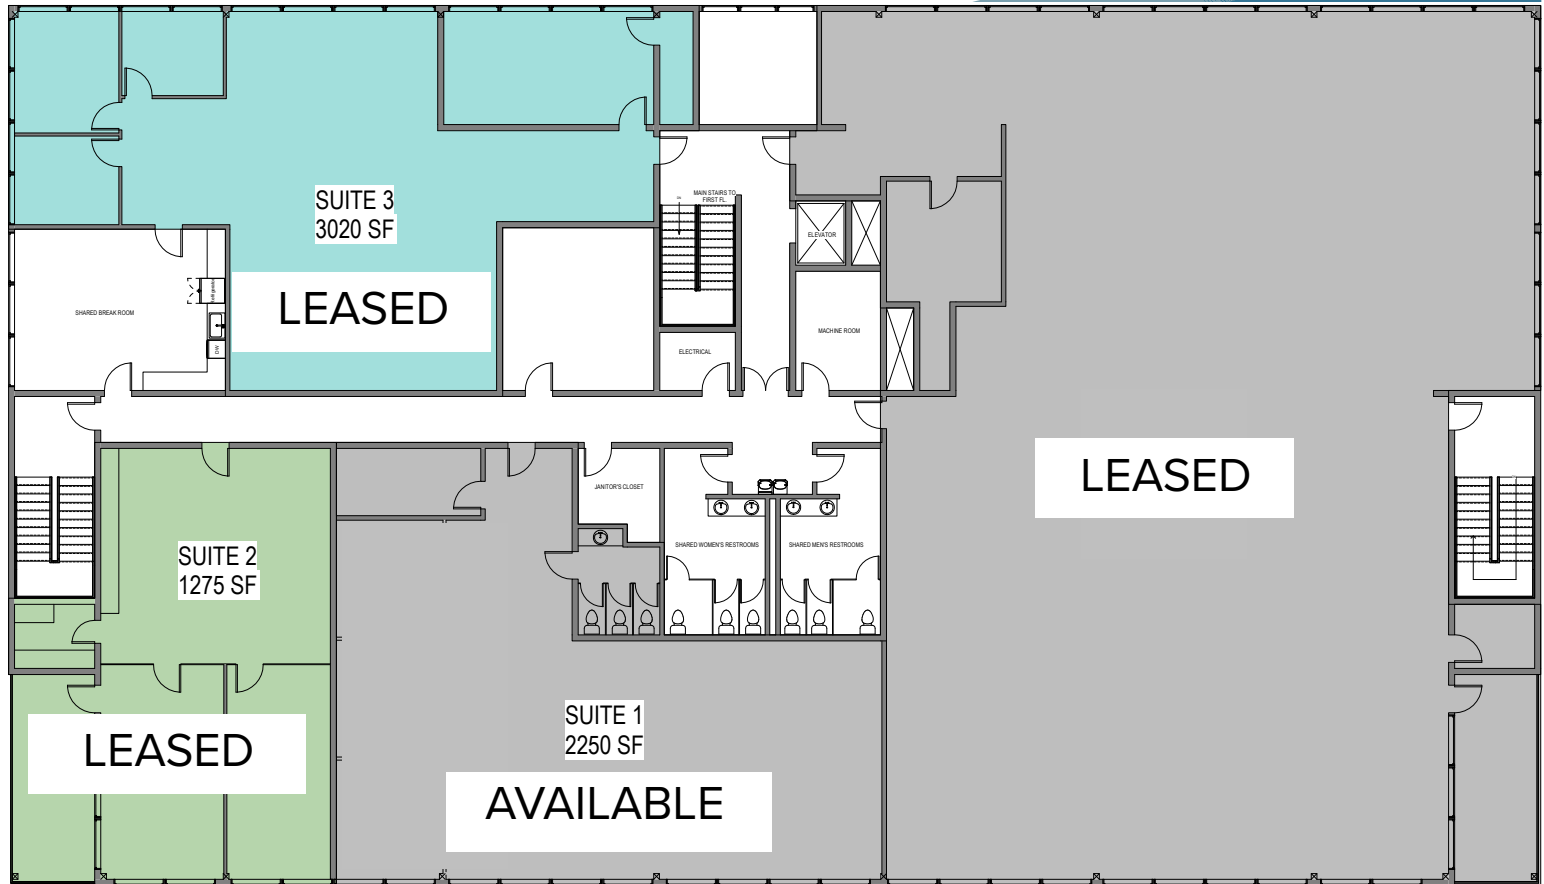

5754 W 11th St, 2nd Floor

GREELEY, COLORADO 80634

Conveniently located near Wells Fargo off of 10th St
Security Deposit & 1st Month's Rent Required